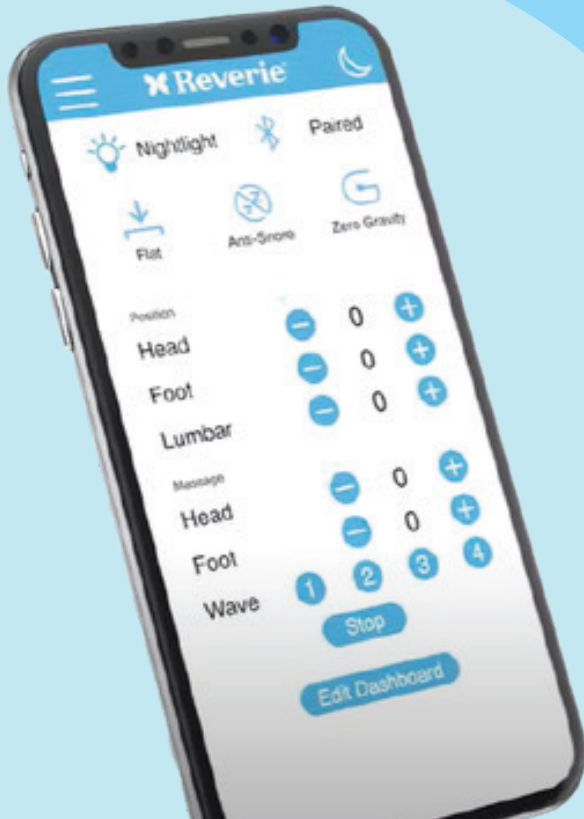

 **Reverie®**

Reverie 9T

Our Reverie 9T will provide a unique experience. This adjustable bed is the perfect combination of technology and a stylish look.

The 9T comes with individual lumbar support for greater pain relief as well as an integrated under-bed night light to guide you safely at bedtime.

In addition, the Reverie 9T has Bluetooth compatibility, which will allow you to connect your bed to our Reverie Nightstand app.

Under Bed
Night Light

Head & Foot
Adjustability

Bluetooth
Compatibility

3D-Wave Massage
Technology

Anti-Snore
Position

Bluetooth®
Connection

Reverie
Nightstand™ App

 **Reverie®**

Reverie Nightstand™

Control your Reverie bed from your personal device

Create your personal dashboard

Customize the position of your bed

Choose any massage options

Turn on/off your nightlight

Available on both iOS and Android devices

Reverie Model

Comparison Chart

				
Features	O300	5X	7X	9T
Head Adjustability	X	X	X	X
Foot Adjustability	X	X	X	X
Profile Thickness	2" (5cm)	4" (10cm)	Fabric Deck-on-Deck	Wood Deck-on-Deck
Lumbar Adjustability				X
3D-Wave™ Massage		X	X	X
Variable Massage Intensities		10	10	10
Massage Wave Patterns		3	2	4
App Compatible - Bluetooth® Technology			X	X
wireless charging Qi-pad			X	
Wireless Remote	O300 Style	5D style	8Q style	8Q style
Preset Positions	"Flat Zero Gravity"	"Flat Anti-Snore Zero Gravity"	"Flat Anti-Snore Zero Gravity"	"Flat Anti-Snore Zero Gravity"
Programmable Positions		2	4	4
Whisper-quiet Lift System	X	X	X	X
ProGrip® Technology				X
Mattress Retainer Bar(s)	"Easy-click Single Center"	"Easy-click Single Center"	"Easy-click Single Center"	"Easy-click Single Center"
Wall-Snuggler® Design			X	X
Night Light			X	X
Weight Capacity	322 kg	385 kg	385 kg	385 kg
Automatic Safety Stop	X	X	X	X
Power Down Feature	X	X	X	X
Legs	3-in-1 Steel	3-in-1 Composit	3-in-1 Steel	3-in-1 Wood
Foldable for Easy Transport	X			
Warranty	5-year limited	20-year limited	20-year limited	20-year limited